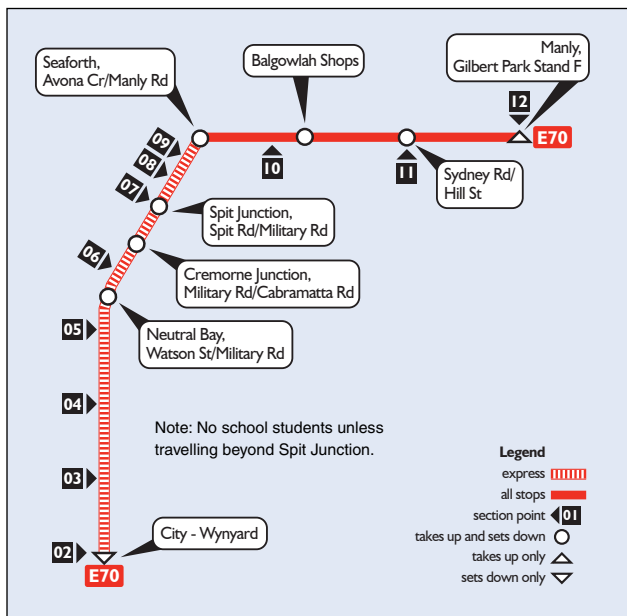

# Route Stopping Pattern

## • Morning stopping pattern to City

## • Afternoon stopping pattern to Manly