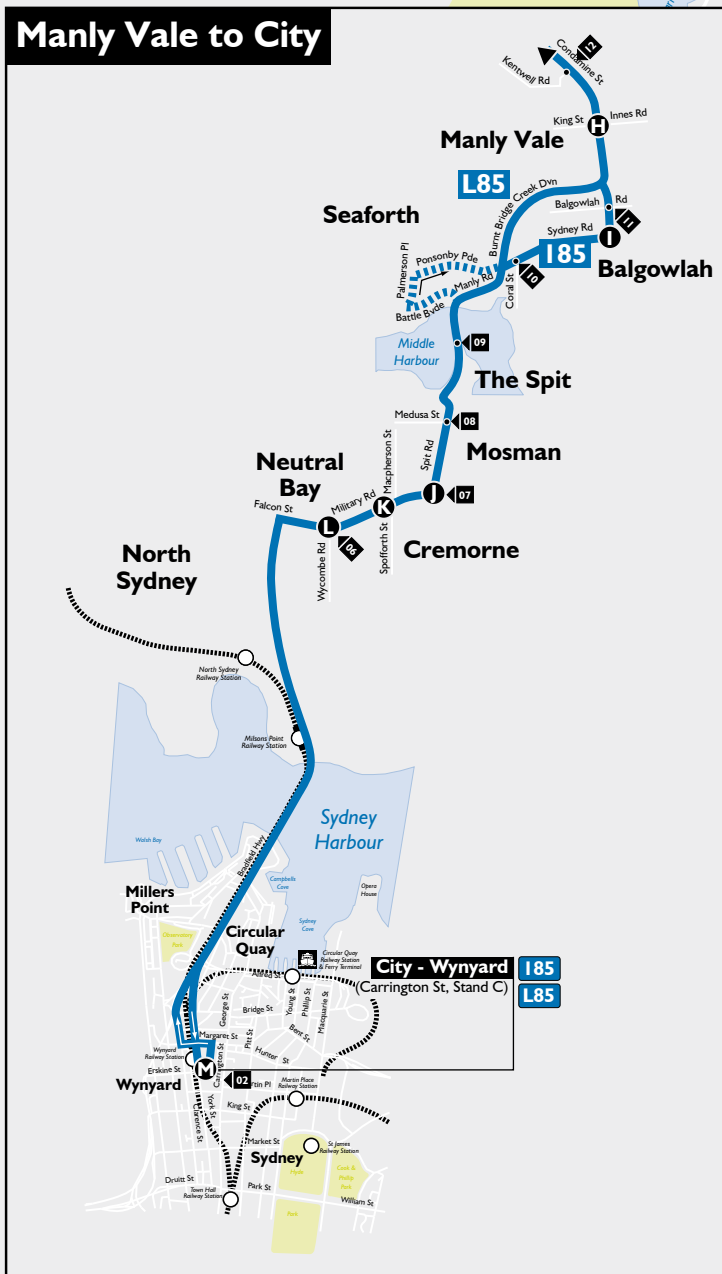

Manly Vale to City

Fare and Ticket information is available in our ticket guide.

Sections

- 01 City - QVB
- 02 City - Wynyard
- 06 Neutral Bay Junction
- 07 Spit Junction
- 08 Medusa St, Beauty Point
- 09 The Spit
- 10 Balgowlah Boys High
- 11 Balgowlah Road
- 12 Warringah Golf Course
- 13 Brookvale Shops
- 14 Dee Why
- 15 Hay St, Long Reef
- 16 Ramsay St, Collaroy
- 17 Narrabeen
- 18 Jacksons Rd, North Narrabeen
- 19 Macpherson St & Warriewood Rd
- 20 Mona Vale
- 21 Mona Vale Depot

Legend

- Bus Route
- Timing Point (see timetable)
- Indicates Route Number
- Railway Line with Station
- Route Diversion (see timetable)
- Shopping Centre
- School / Educational Institution
- Section Point
- Hospital