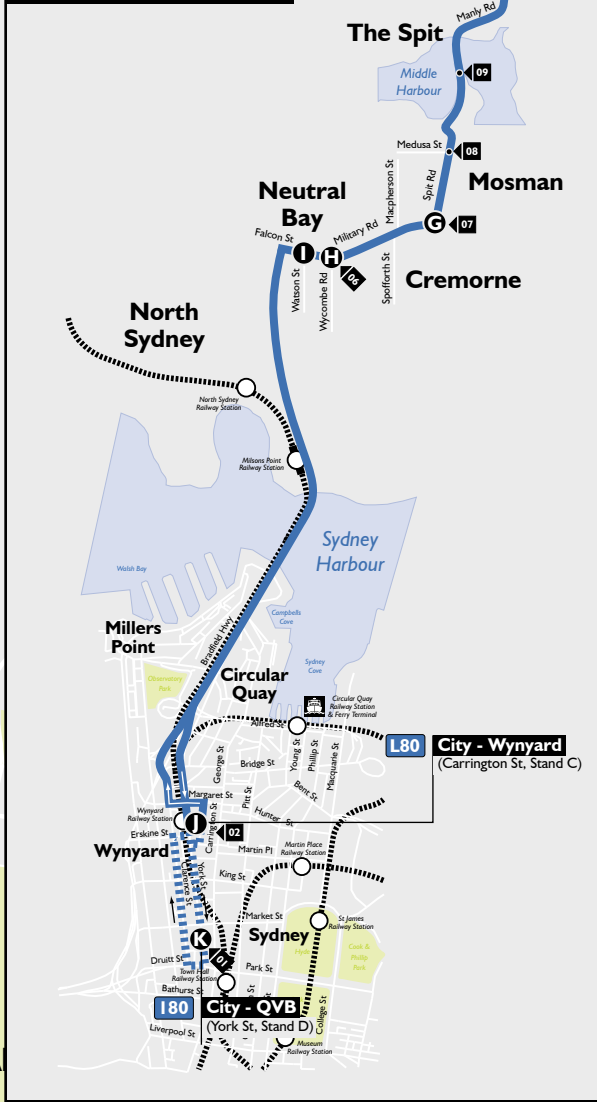

# The Spit to City

Fare and Ticket information is available in our ticket guide.

## Sections

- 01 City - QVB
- 02 City - Wynyard
- 06 Neutral Bay Junction
- 07 Spit Junction
- 08 Medusa St, Beauty Point
- 09 The Spit
- 10 Balgowlah Boys High
- 11 Balgowlah Road
- 12 Warringah Golf Course
- 13 Brookvale Shops
- 14 Dee Why
- 15 South Creek Rd, Dee Why
- 16 Telopea St, Collaroy Plateau
- 17 Veterans Pde & Edgecliffe Bvde
- 18 Collaroy Plateau

## Legend

- Bus Route
- Timing Point (see timetable)
- Indicates Route Number
- Railway Line with Station
- Route Diversion (see timetable)
- Shopping Centre
- School / Educational Institution
- Section Point
- Hospital

Diagrammatic Map - not to scale

TransiGraphics

180/L80 Collaroy Plateau ↔ Warringah Mall ↔ City