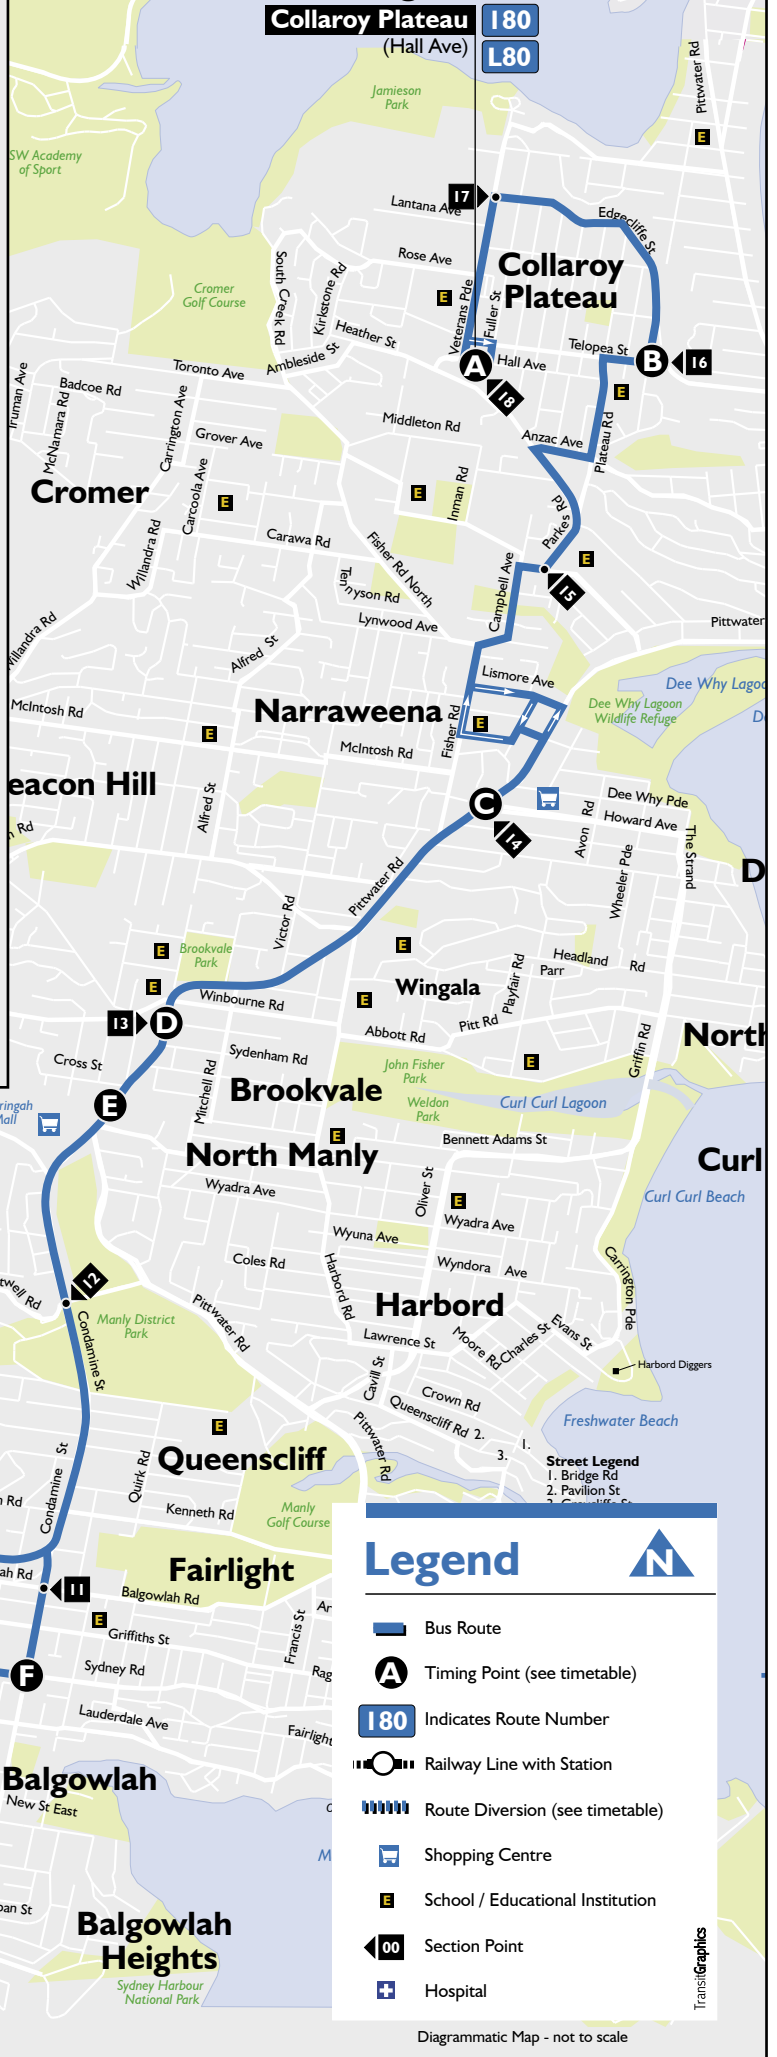

# The Spit to City

Fare and Ticket information is available in our ticket guide.

## Sections

- 01 City - QVB
- 02 City - Wynyard
- 06 Neutral Bay Junction
- 07 Spit Junction
- 08 Medusa St, Beauty Point
- 09 The Spit
- 10 Balgowlah Boys High
- 11 Balgowlah Road
- 12 Warringah Golf Course
- 13 Brookvale Shops
- 14 Dee Why
- 15 South Creek Rd, Dee Why
- 16 Telopea St, Collaroy Plateau
- 17 Veterans Pde & Edgecliffe Bvde
- 18 Collaroy Plateau

## Legend

- Bus Route
- Timing Point (see timetable)
- Indicates Route Number
- Railway Line with Station
- Route Diversion (see timetable)
- Shopping Centre
- School / Educational Institution
- Section Point
- Hospital

Diagrammatic Map - not to scale

TransiGraphics

180/L80 Collaroy Plateau ↔ Warringah Mall ↔ City