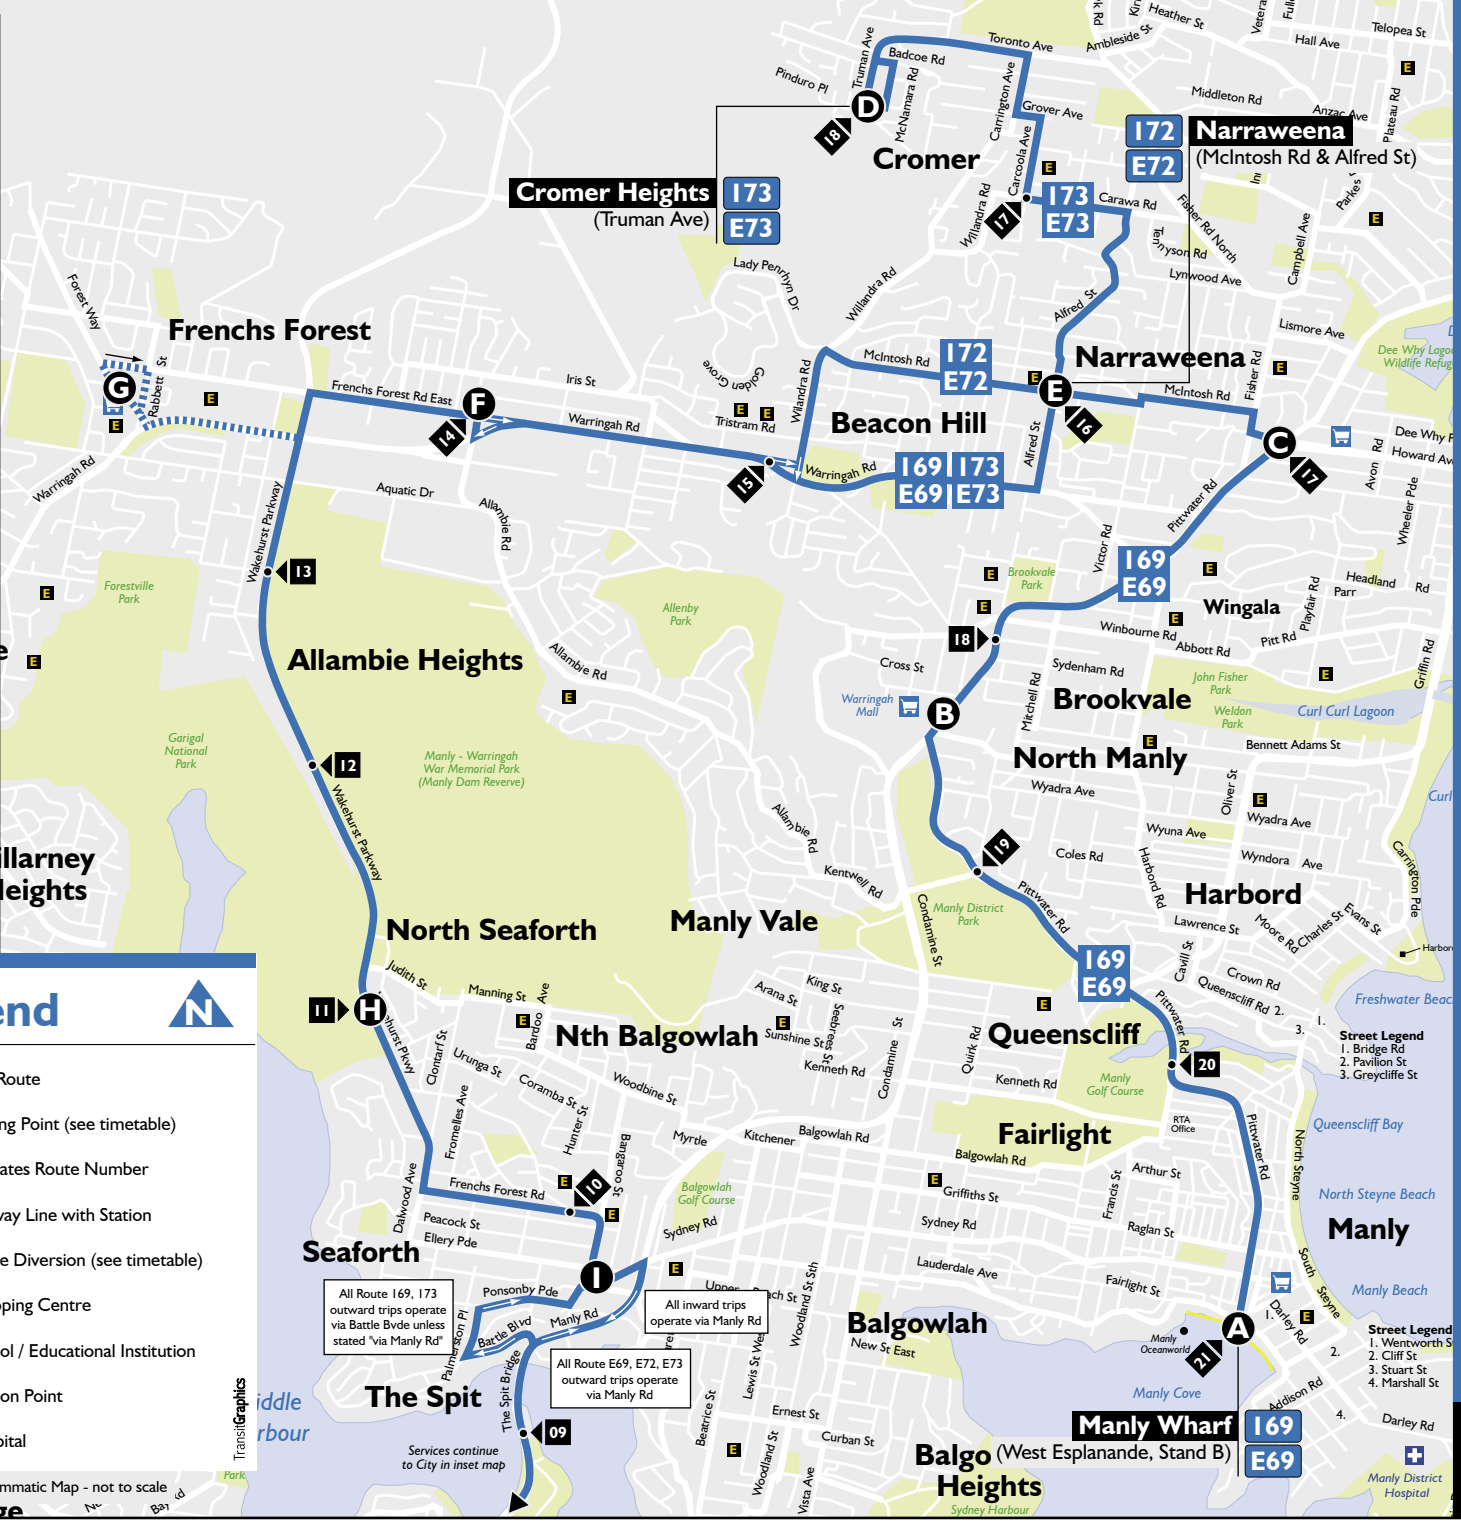

The Spit to City

Legend

- Bus Route
- Timing Point (see timetable)
- Indicates Route Number
- Railway Line with Station
- Route Diversion (see timetable)
- Shopping Centre
- School / Educational Institution
- Section Point
- Hospital

Diagrammatic Map - not to scale

169/172/173 Manly/Cromer Heights Narrabeena City