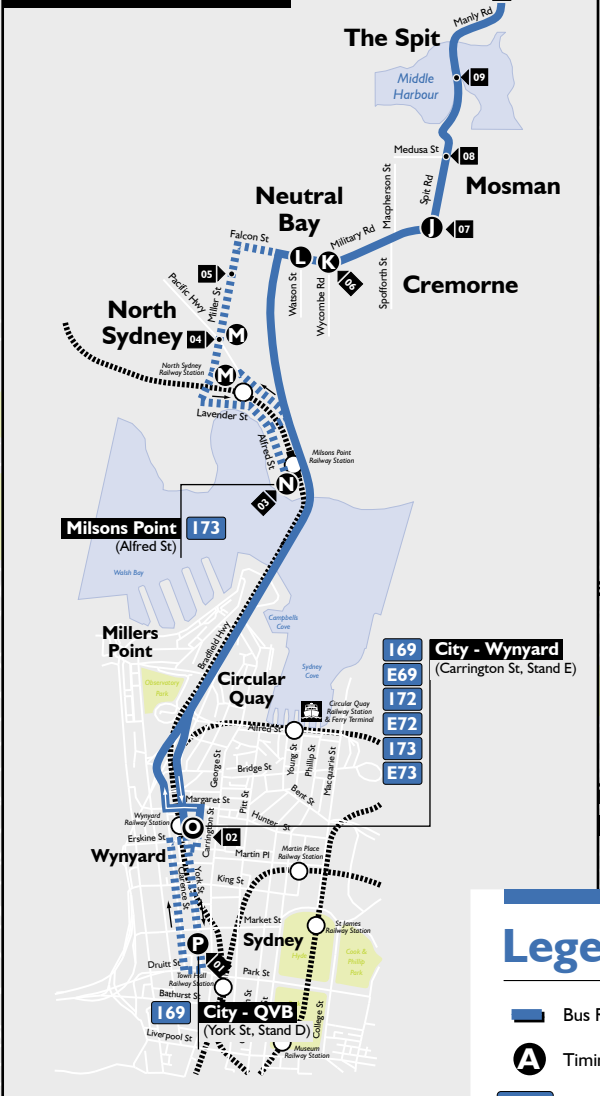

The Spit to City

Legend

- Bus Route
- Timing Point (see timetable)
- Indicates Route Number
- Railway Line with Station
- Route Diversion (see timetable)
- Shopping Centre
- School / Educational Institution
- Section Point
- Hospital

Diagrammatic Map - not to scale

169/172/173 Manly/Cromer Heights Narrabeena City