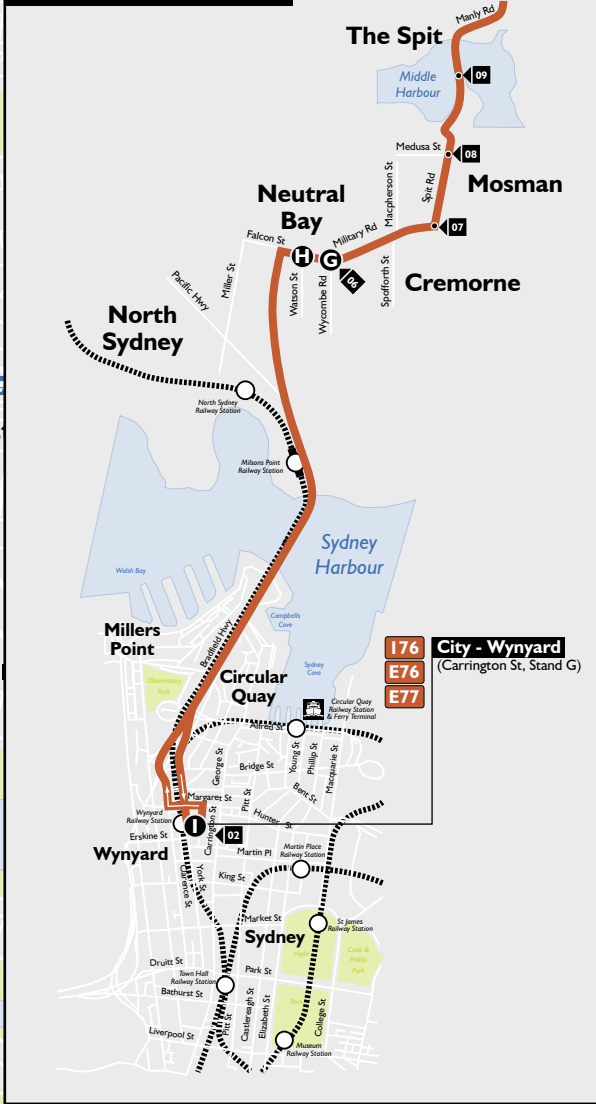

176/E76/E77

Dee Why ◀▶ Wingala ▶▶ City

159 Dee Why ▶▶ Wingala ▶▶ Manly

The Spit to City

Sections

Route 159

- 10 Manly Wharf
- 11 Manly Lagoon
- 12 Kentwell Rd, North Manly
- 13 Brookvale Shops
- 14 Wingala
- 15 Pacific Pde, Dee Why

Routes 176, E76, E77

- 02 City - Wynyard (Carrington St, Stand G)
- 06 Neutral Bay Junction
- 07 Spit Junction
- 08 Medusa St, Beauty Point
- 09 The Spit
- 10 Balgowlah Boys High
- 11 Balgowlah Road
- 12 Warringah Golf Course
- 13 Brookvale Shops
- 14 Wingala
- 15 Pacific Pde, Dee Why: Route E77
- Dee Why Beach: Routes 176, E76
- Dee Why: Routes 176, E76

Legend

- Bus Route
- Timing Point (see timetable)
- Indicates Route Number
- Railway Line with Station
- Route Diversion (see timetable)
- Shopping Centre
- School / Educational Institution
- Section Point
- Hospital

Diagrammatic Map - not to scale

- Street Legend**
- 1. Wentworth St
 - 2. Cliff St
 - 3. Stuart St
 - 4. Marshall St

Fare and Ticket information is available in our ticket guide.