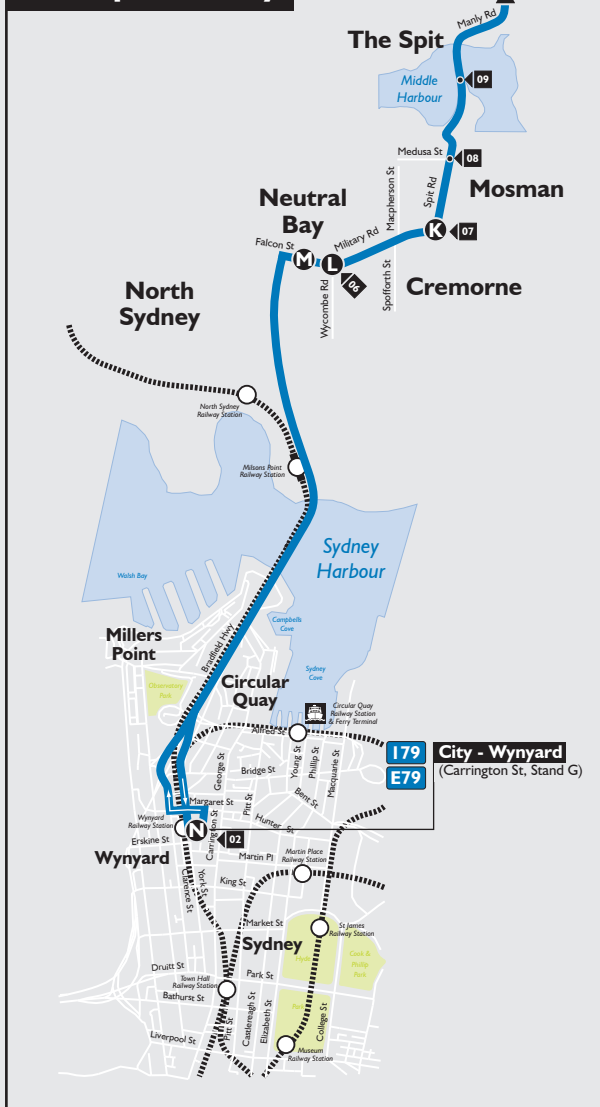

I46/I52/I79/E79 Cromer District ◀▶ Warringah Mall ◀▶ Balgowlah ◀▶ Manly/City

The Spit to City

Legend

- Bus Route
- Timing Point (see timetable)
- Indicates Route Number
- Railway Line with Station
- Route Diversion (see timetable)
- Shopping Centre
- School / Educational Institution
- Section Point
- Hospital

Diagrammatic Map - not to scale

Manly Wharf 146 (West Esplanade, Stand C)