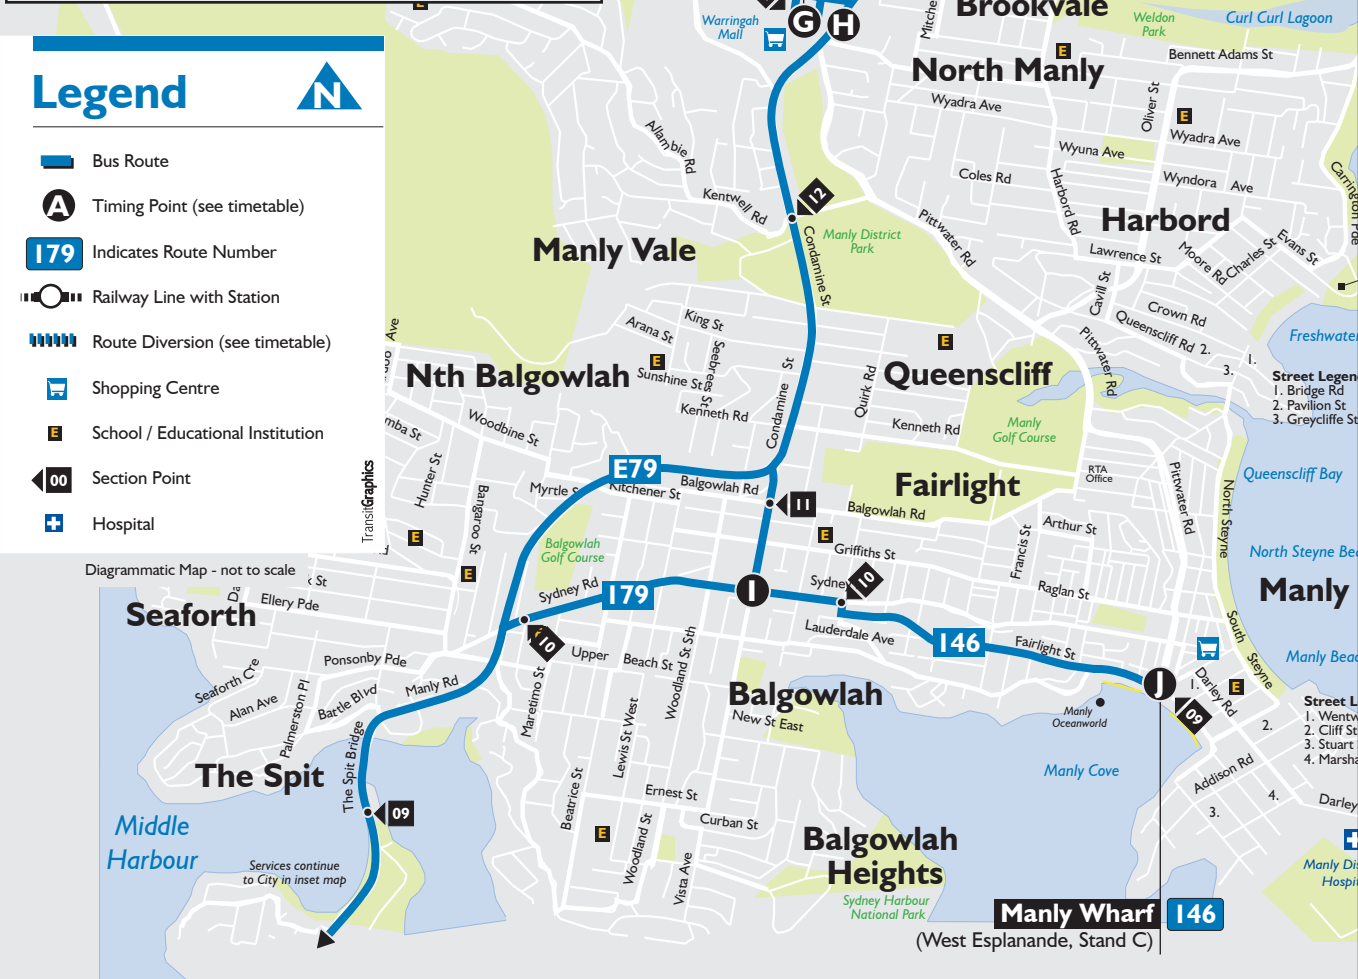

I46/I52/I79/E79 Cromer District ◀▶ Warringah Mall ◀▶ Balgowlah ◀▶ Manly/City

The Spit to City

Legend

- Bus Route
- Timing Point (see timetable)
- Indicates Route Number
- Railway Line with Station
- Route Diversion (see timetable)
- Shopping Centre
- School / Educational Institution
- Section Point
- Hospital

Diagrammatic Map - not to scale

Manly Wharf 146 (West Esplanade, Stand C)