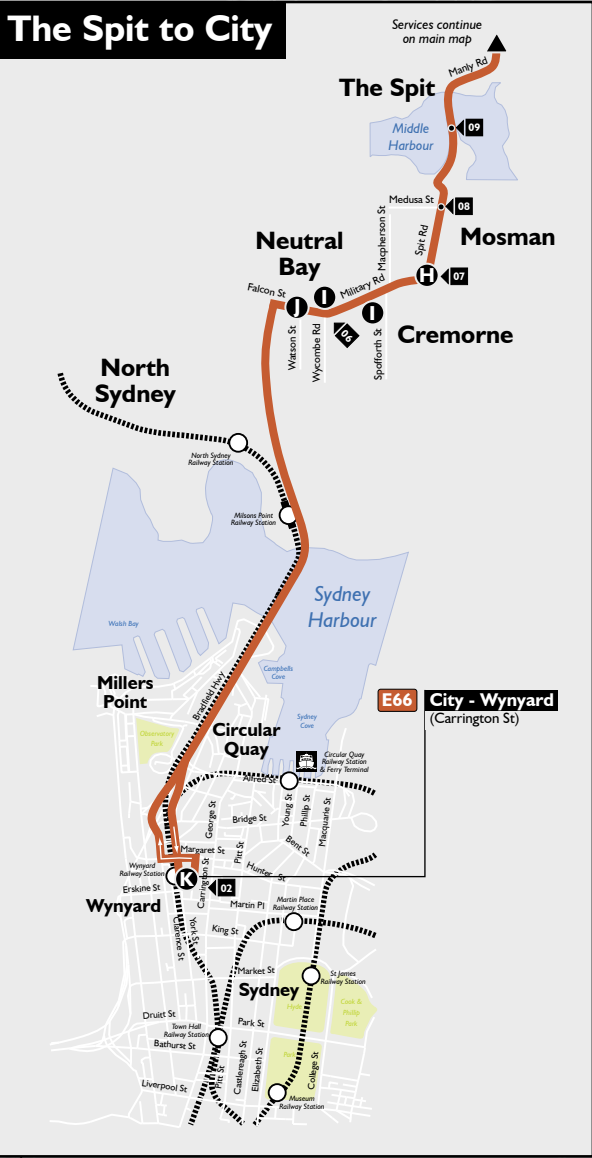

The Spit to City

Fare and Ticket information is available in our ticket guide.

Legend

- Bus Route
- Timing Point (see timetable)
- I42 Indicates Route Number
- Railway Line with Station
- Route Diversion (see timetable)
- Shopping Centre
- School / Educational Institution
- Section Point
- Hospital

Diagrammatic Map - not to scale

- Street Legend
  1. Wentworth St
  2. Cliff St
  3. Stuart St
  4. Marshall St

- Street Legend
  1. Bridge Rd
  2. Pavilion St
  3. Greycliffe St