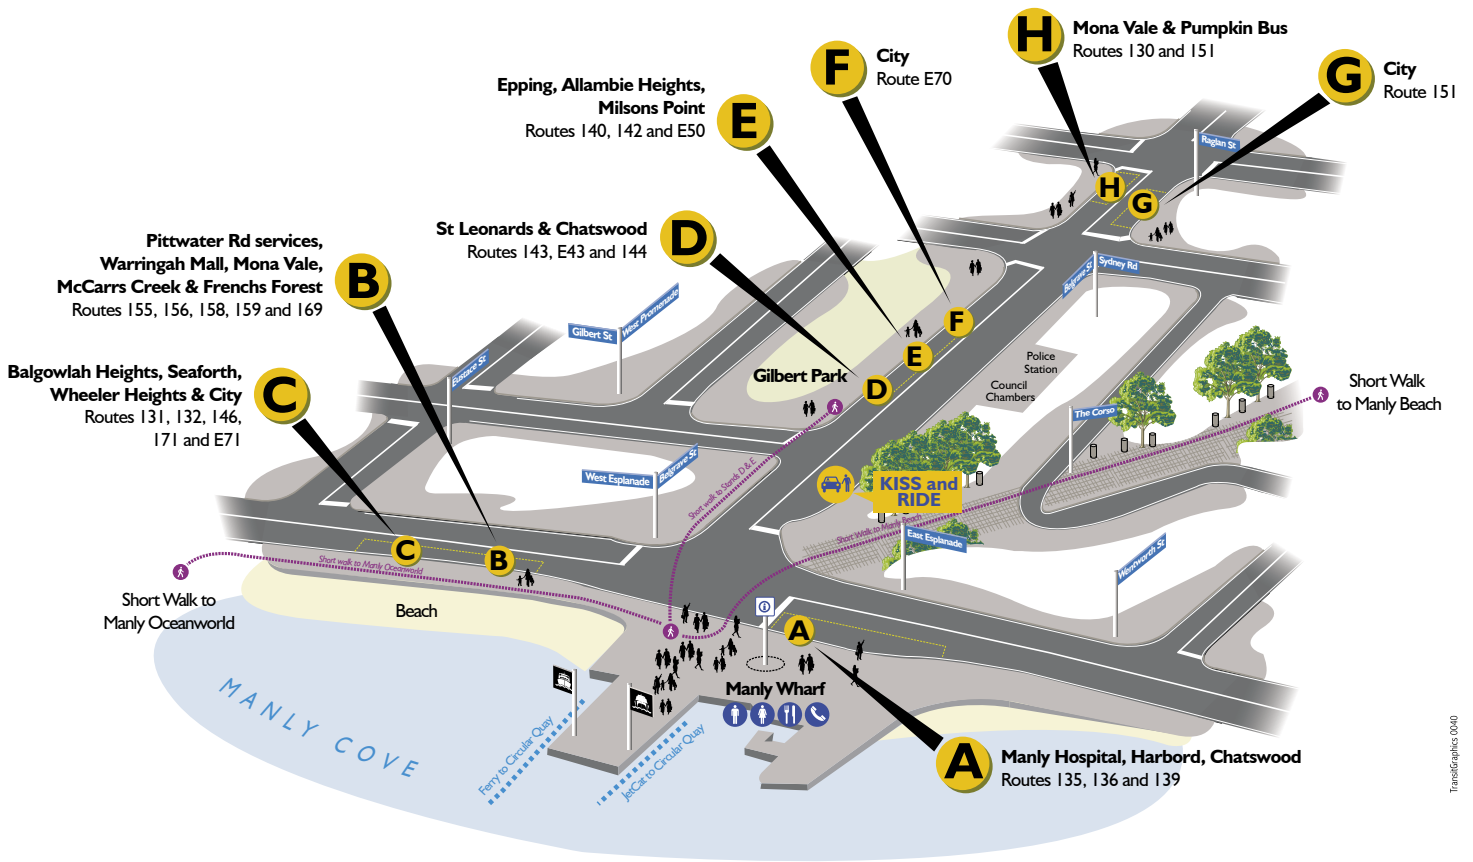

ROUTE E65 INWARD STOPS

Takes up at all stops to Kenneth Rd (near Addiscombe Rd) Manly Vale, then only at Spit Junction, Watson St Neutral Bay, then sets down at Wynyard.

ROUTE E65: SATURDAY, SUNDAY & PUBLIC HOLIDAYS

E65		City - Wynyard (York St)	Neutral Bay Junction (Wycombe Rd)	Manly Lagoon (Eurobin Ave)	Harbord (Wyuna Ave & Harbord Rd)	South Curl Curl (Farnell & Adams Sts)
Time Period		J	I	H	G	C
	Monday to Friday Only					
PM	♿	4:07	4:16	4:34	4:45	4:52
	♿	4:37	4:46	5:04	5:15	5:22
	♿	5:05	5:17	5:37	5:48	5:55
	♿	5:15	5:27	5:47	5:58	6:05
	♿	5:25	5:37	5:57	6:08	6:15
	♿	5:35	5:47	6:07	6:18	6:25
	♿	5:45	5:57	6:17	6:28	6:35
	♿	6:00	6:12	6:32	6:43	6:49
	♿	6:15	6:27	6:47	6:57	7:03
	♿	6:30	6:42	7:00	7:10	7:16
	♿	6:45	6:55	7:12	7:22	7:28
	♿	7:05	7:15	7:32	7:42	7:48

ROUTE E65 OUTWARD STOPS

Takes up at Wynyard and Neutral Bay Junction, then operates *EXPRESS* to Kenneth Rd (near Addiscombe Rd) setting down as required to South Curl Curl.

Terminal Departures Guide

TransGraphics 0940