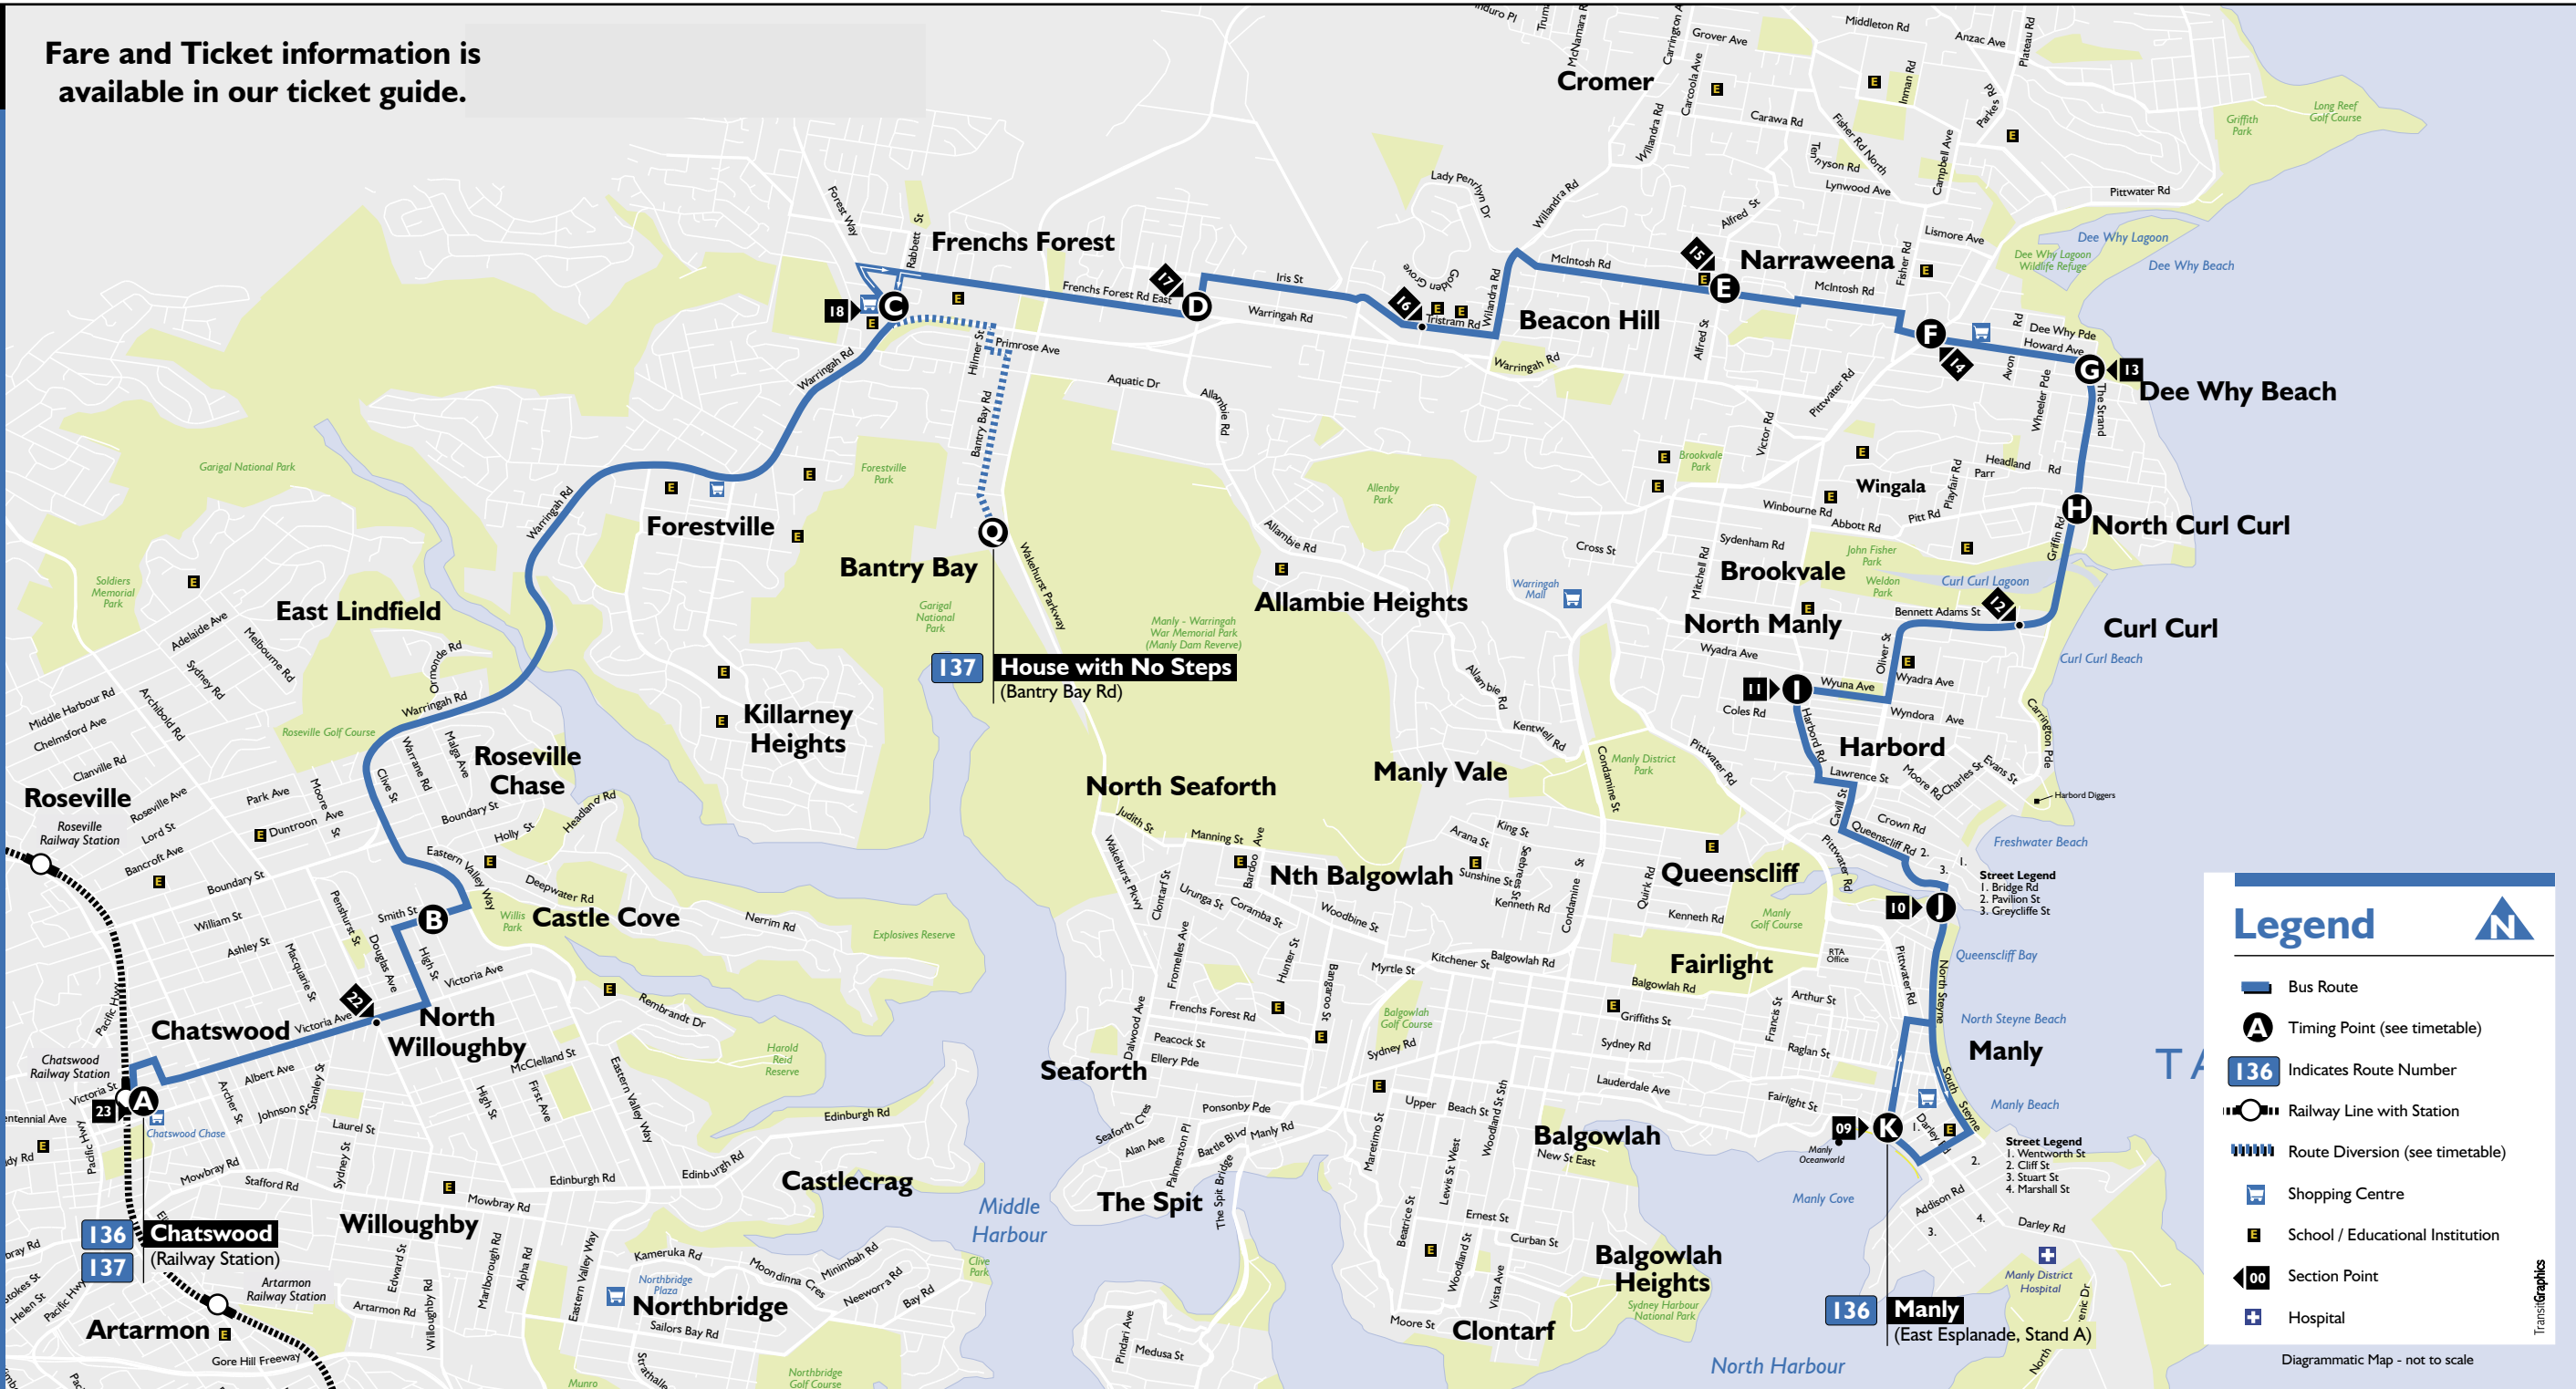

Fare and Ticket information is available in our ticket guide.

136 Manly ◀ Dee Why ◀ Frenchs Forest ◀ Chatswood

Legend

- Bus Route
- Timing Point (see timetable)
- Indicates Route Number
- Railway Line with Station
- Route Diversion (see timetable)
- Shopping Centre
- School / Educational Institution
- Section Point
- Hospital

Diagrammatic Map - not to scale

TransitGraphics