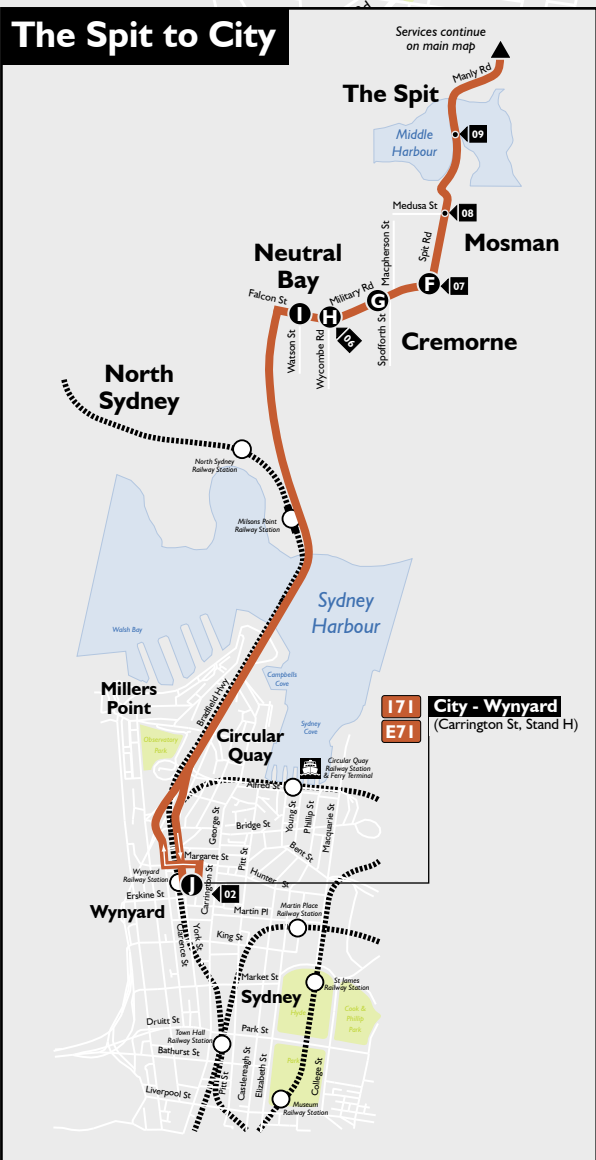

The Spit to City

Fare and Ticket information is available in our ticket guide.

Legend

- Bus Route
- Timing Point (see timetable)
- Indicates Route Number
- Railway Line with Station
- Route Diversion (see timetable)
- Shopping Centre
- School / Educational Institution
- Section Point
- Hospital

Diagrammatic Map - not to scale

- Street Legend
1. Bridge Rd
 2. Pavilion St
 3. Greycliffe St

- Street Legend
1. Wentworth St
 2. Cliff St
 3. Stuart St
 4. Marshall Rd

132 Manly <-> Seaforth <-> Warringah Mall

171/E71 Manly <-> Balgowlah Heights <-> City